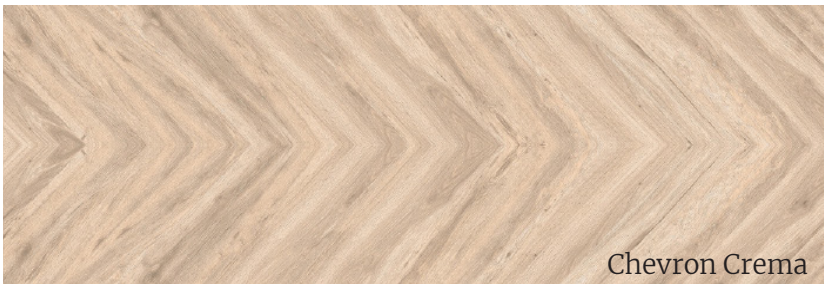

CERAMIC AFFAIRS

T H E T I L E S T U D I O

The image displays a grid of 20 vertical wood finish samples, arranged in 4 rows and 5 columns. Each sample is a rectangular strip showing a different wood grain and color treatment. The colors range from dark, almost black, to light, natural wood tones. Some samples show a smooth finish, while others have a distressed, weathered, or distressed appearance with visible grain and some surface wear. The text 'Wooden Finishes' is overlaid in the bottom right corner of the grid.

Bocote Walnut Grande

Chevron Choco

Chevron Beige

Chevron Crema

Chevron Choco

Historic Pearl
Historic Camel

Historic Camel

Historic Pearl

Historic Camel Decor

Historic Wash Grey
Historic Verde Decor

Historic Verde

Historic Verde Decor

Historic Verde Decor

Pictart Choco

Pictart Camel

Pictart Choco