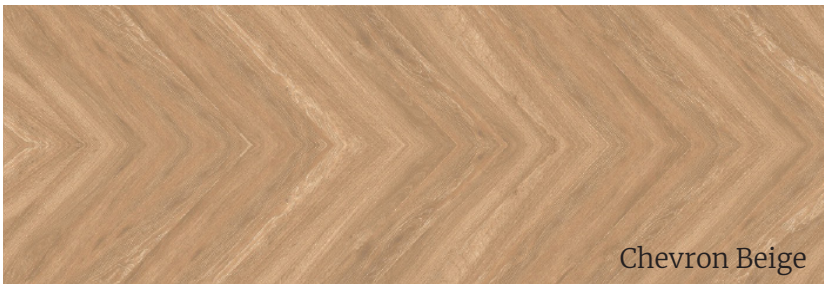

CERAMIC AFFAIRS

T H E T I L E S T U D I O

The image displays a grid of 20 vertical wood finish samples, arranged in 4 rows and 5 columns. Each sample is a rectangular strip showing a different wood grain and color treatment. The colors range from dark, almost black, to light, natural wood tones. Some samples show a smooth finish, while others have a distressed, weathered, or distressed appearance with visible grain and some surface wear. The text 'Wooden Finishes' is overlaid in the bottom right corner of the grid.

Historic Rosata & Decor

Historic Rosata

Historic Rosata Decor

Historic Kiwi Decor

Historic Kiwi

Historic Kiwi Decor

Bocote Beige Grande

Bocote Beige Grande

Bocote Walnut Grande

Chevron Choco

Chevron Beige

Chevron Crema

Chevron Choco

Historic Pearl
Historic Camel

Historic Camel

Historic Pearl

Historic Camel Decor

Historic Wash Grey
Historic Verde Decor

Historic Verde

Historic Verde Decor

Historic Verde Decor

Pictart Choco

Pictart Camel

Pictart Choco