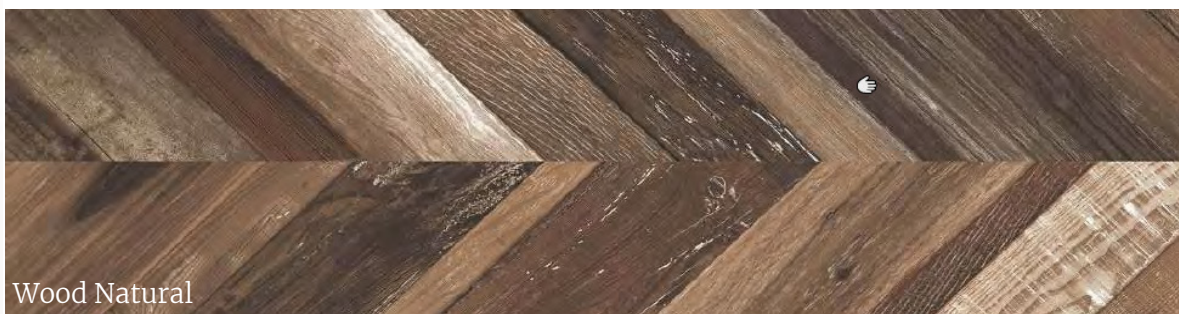

CERAMIC AFFAIRS

T H E T I L E S T U D I O

The image displays a grid of 20 vertical wood finish samples, arranged in 4 rows and 5 columns. Each sample is a rectangular strip showing a different wood grain and color treatment. The colors range from dark, almost black, to light, natural wood tones. Some samples show a smooth finish, while others have a distressed, weathered, or distressed appearance with visible grain and some surface wear. The text 'Wooden Finishes' is overlaid in the bottom right corner of the grid.

Pictart Crema

Wood Grey

Wood Natural

Ideal Natural

Ideal Honey

Ideal Beige

Ideal Natural

Ideal Cherry