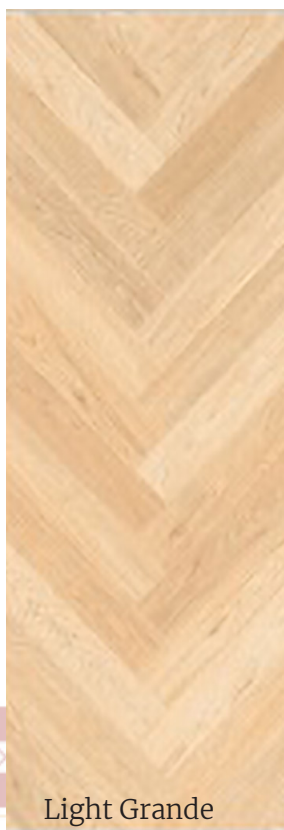

Light Grande