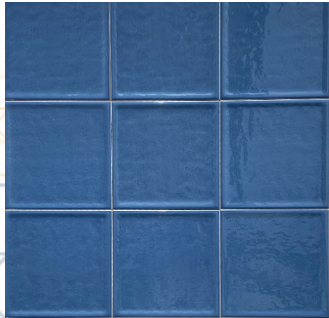

CERAMIC AFFAIRS

T H E T I L E S T U D I O

TEXTURED & BEVELLED
COLLECTIONS

WHITE

BLACK

MAGENTA

WINE RED

TEAL BLUE

SIZE

150 x 150mm

BEVELLED

UNEVEN GLOSSY FINISH

TEAL GREEN

GREY

AQUA GREEN

AQUA BLUE