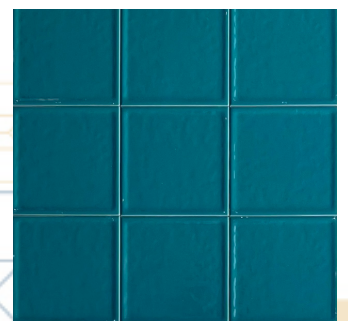

BEVELLED

SIZE

UNEVEN GLOSSY FINISH

150 x 150mm