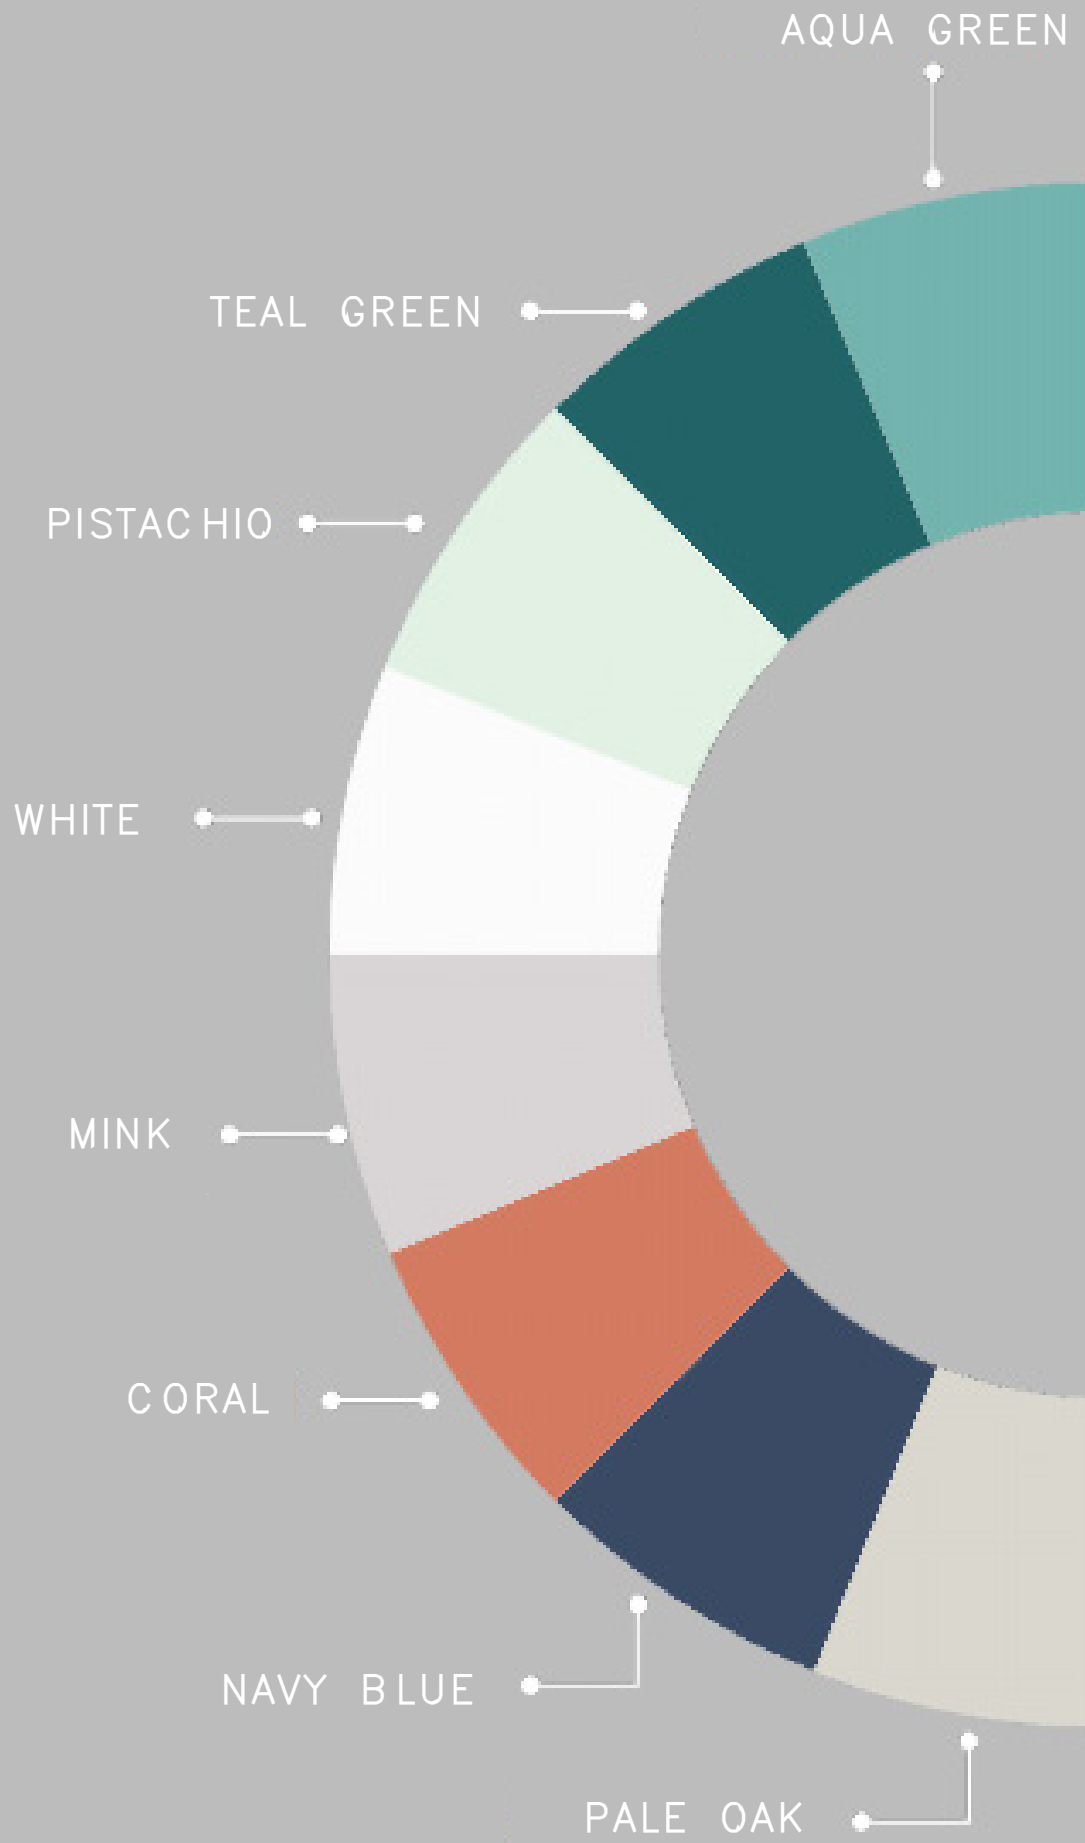

# CERAMIC AFFAIRS

T H E T I L E S T U D I O

**SUBWAY**  
series

-  AQUA GREEN
-  SLATE
-  BLACK
-  UMBER
-  SEPIA
-  WHITE
-  PORPOISE
-  SHAMEROCK
-  LAVENDER
-  LIGHT PINK
-  PALE OAK
-  NAVY BLUE
-  CORAL
-  MINK
-  PISTACHIO
-  TEAL GREEN