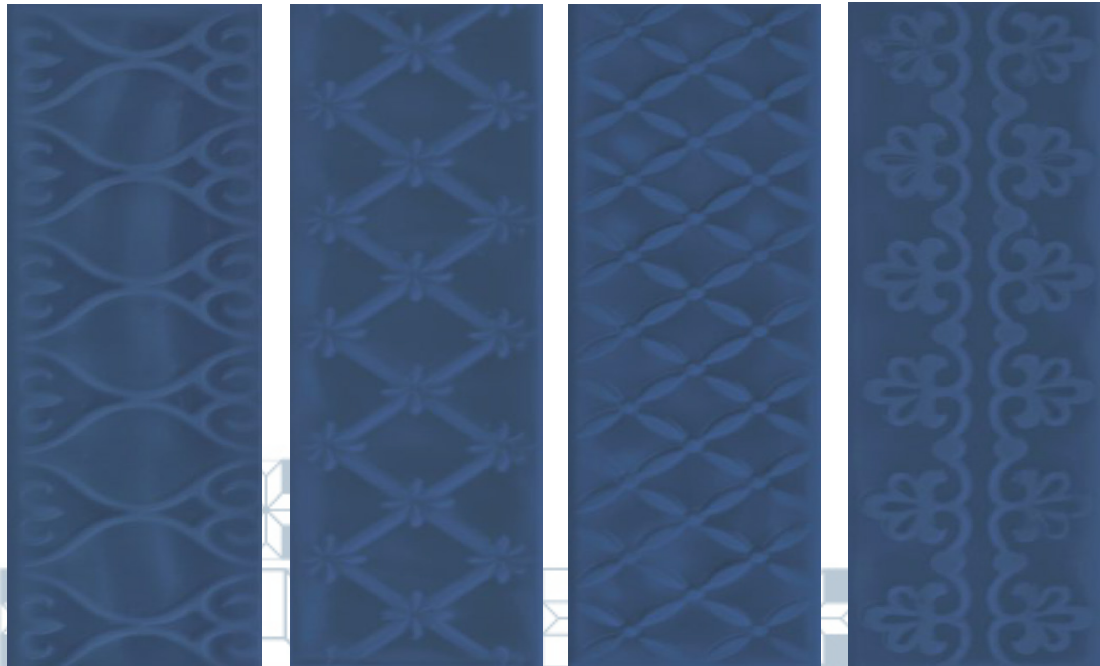

SHAMEROCK

GLOSSY & MATT FINISH

SIZE

**75x300mm**

-  AQUA GREEN
-  SLATE
-  BLACK
-  UMBER
-  SEPIA
-  WHITE
-  PORPOISE
-  SHAMEROCK
-  LAVENDER
-  LIGHT PINK
-  PALE OAK
-  NAVY BLUE
-  CORAL
-  MINK
-  PISTACHIO
-  TEAL GREEN