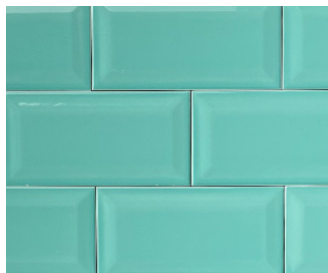

PARROT GREEN

AQUA S

OASIS GREEN

AQUA GREEN

AQUA BLUE

BEVELLED  
GLOSSY FINISH

SIZE  
100 x 200mm

YELLOW

PINK

MANGO YELLOW

BLOOD RED

ORANGE

RED BROWN

**CARRARA BEVELLED**  
COLLECTIONS

BEVELLED CARRARA LOCKSON  
GLOSSY FINISH

SIZE  
100 x 300mm