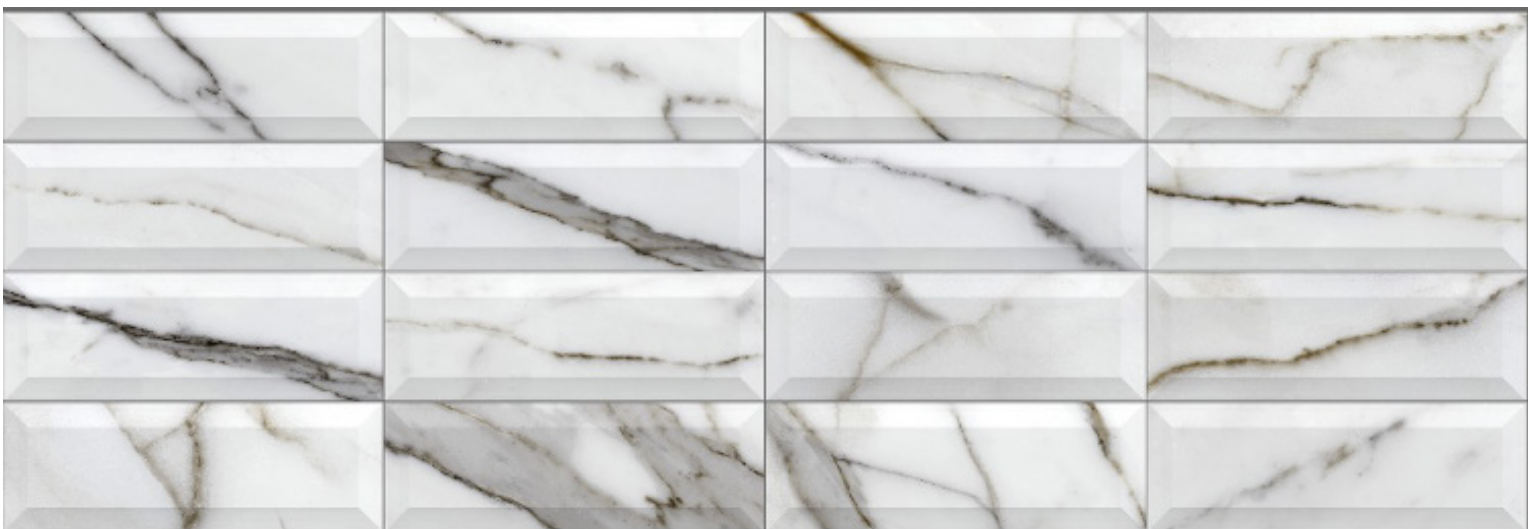

BEVELLED CARRARA LICIOUS
GLOSSY FINISH

SIZE
100 x 300mm