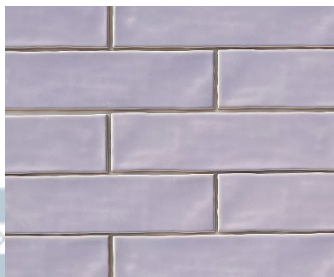

HANDCRAFTED

MATT FINISH

SIZE

**75x300mm**

SWEET PINK

MINT PISTA

ICE BLUE

MORADO