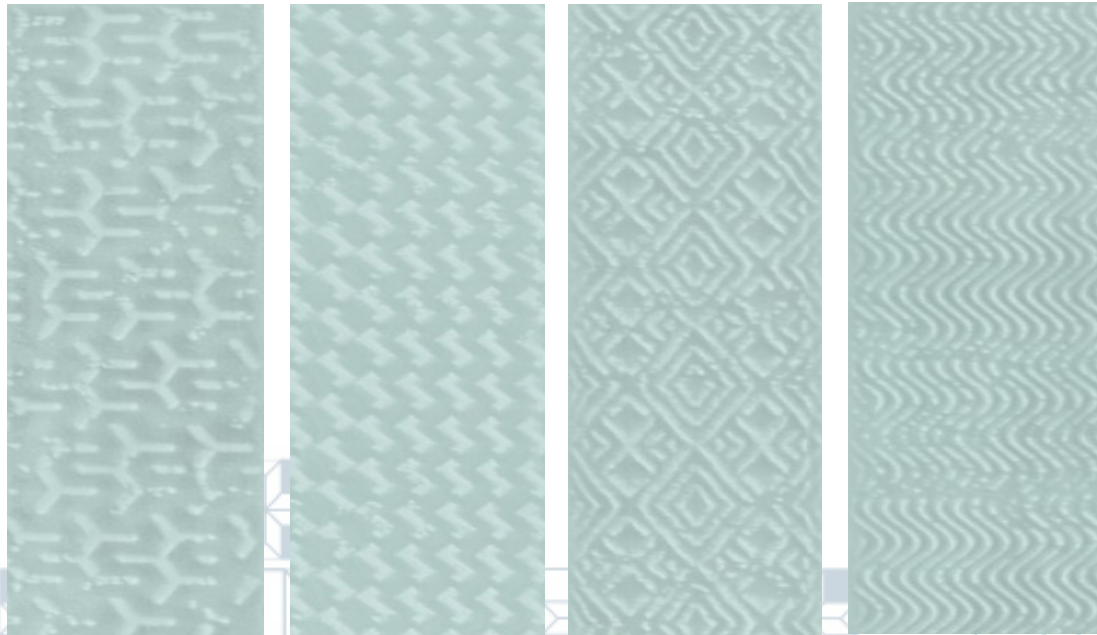

# CERAMIC AFFAIRS

T H E T I L E S T U D I O

**SUBWAY**  
series

-  AQUA GREEN
-  SLATE
-  BLACK
-  UMBER
-  SEPIA
-  WHITE
-  PORPOISE
-  SHAMEROCK
-  LAVENDER
-  LIGHT PINK
-  PALE OAK
-  NAVY BLUE
-  CORAL
-  MINK
-  PISTACHIO
-  TEAL GREEN