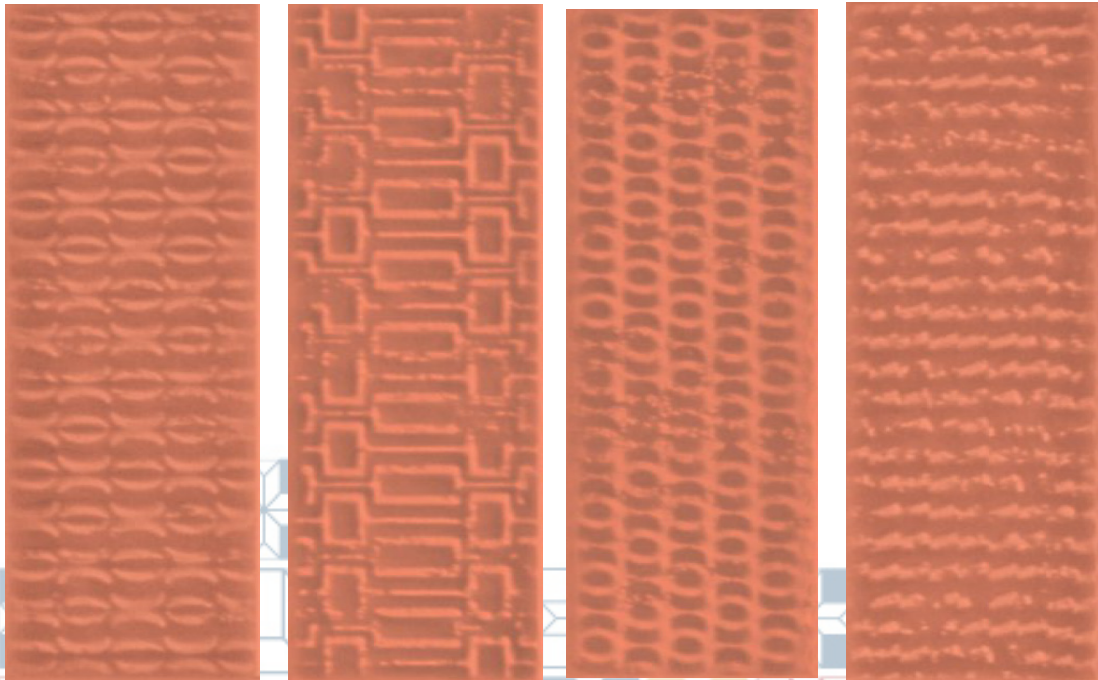

MINK

GLOSSY & MATT FINISH

SIZE

**75x300mm**

-  AQUA GREEN
-  SLATE
-  BLACK
-  UMBER
-  SEPIA
-  WHITE
-  PORPOISE
-  SHAMEROCK
-  LAVENDER
-  LIGHT PINK
-  PALE OAK
-  NAVY BLUE
-  CORAL
-  MINK
-  PISTACHIO
-  TEAL GREEN