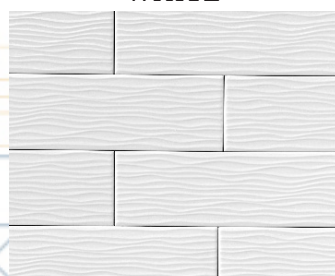

PLAIN
BEVELLED
ROUND ARES
ARES
UNEVEN
WAVE
PLAIN
BEVELLED
ROUND ARES
UNEVEN
WAVE

TEXTURED

GLOSSY FINISH

SIZE

100 x 300mm

WHITE