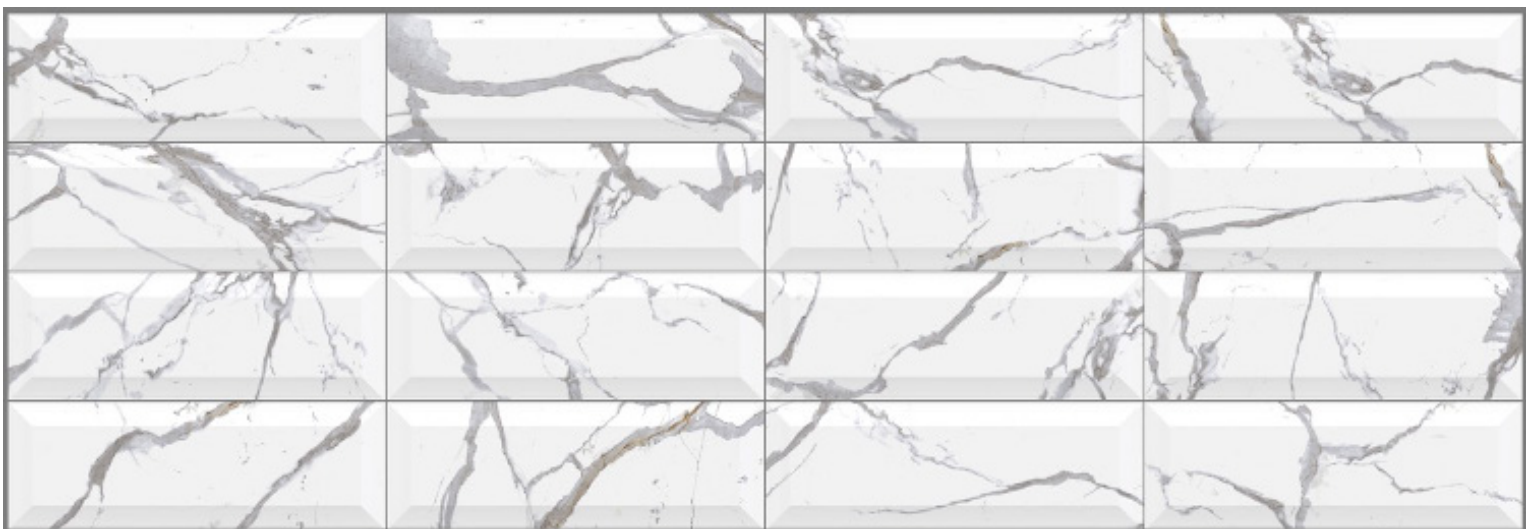

BEVELLED CARRARA WIZARDY
GLOSSY FINISH

SIZE

100 x 300mm