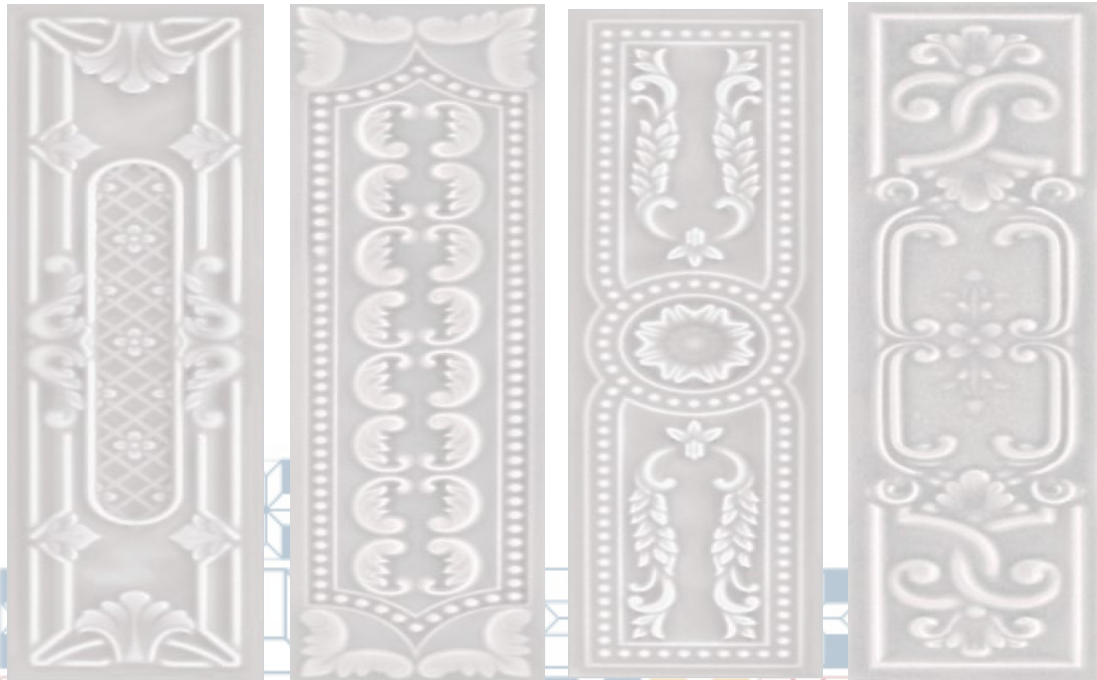

MINK

GLOSSY & MATT FINISH

SIZE

**75x300mm**

-  AQUA GREEN
-  SLATE
-  BLACK
-  UMBER
-  SEPIA
-  WHITE
-  PORPOISE
-  SHAMEROCK
-  LAVENDER
-  LIGHT PINK
-  PALE OAK
-  NAVY BLUE
-  CORAL
-  MINK
-  PISTACHIO
-  TEAL GREEN