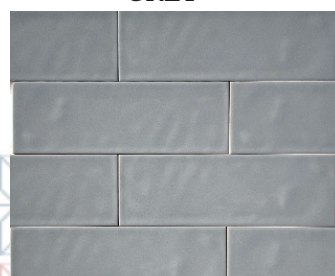

PLAIN
BEVELLED
ROUND ARES
ARES
UNEVEN
WAVE
PLAIN
BEVELLED
ROUND ARES
UNEVEN
WAVE

TEXTURED

GLOSSY FINISH

SIZE

100 x 300mm

GREY