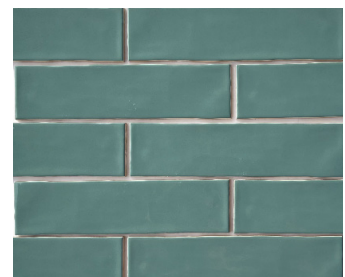

HANDCRAFTED
GLOSSY FINISH

SIZE

75x300mm

MINT PISTA