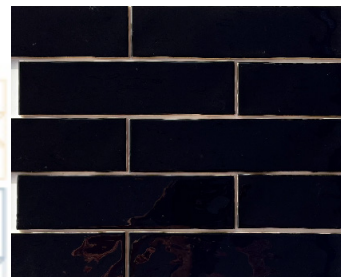

# CERAMIC AFFAIRS

T H E T I L E S T U D I O

A photograph of a shower stall with green, textured tiles. A large rain showerhead is mounted at the top left, and a handheld showerhead is mounted lower down. In the bottom right corner, a wooden stool holds two dark bottles of soap. The text "HANDCRAFTED COLLECTIONS" is overlaid in the bottom left.

**HANDCRAFTED**  
COLLECTIONS

HANDCRAFTED  
GLOSSY FINISH

SIZE  
**75x300mm**

WHITE

ICE BLUE

MINT PISTA

MINT PISTA

ROYAL YELLOW

TEAL BLUE

GREY

BLACK

HANDCRAFTED

MATT FINISH

SIZE

**75x300mm**

SWEET PINK

MINT PISTA

ICE BLUE

MORADO

GREY

WHITE

BLACK