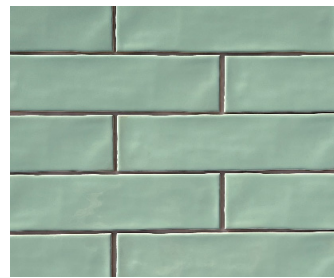

# CERAMIC AFFAIRS

T H E T I L E S T U D I O

A photograph of a shower stall with green, textured tiles. A large rain showerhead is mounted at the top left, and a handheld showerhead is mounted lower down. In the bottom right corner, a wooden stool holds two dark bottles of soap. The text "HANDCRAFTED COLLECTIONS" is overlaid in the bottom left.

**HANDCRAFTED**  
COLLECTIONS

HANDCRAFTED  
GLOSSY FINISH

SIZE  
**75x300mm**

WHITE

ICE BLUE

MINT PISTA

MINT PISTA

ROYAL YELLOW

TEAL BLUE

GREY

BLACK

HANDCRAFTED

MATT FINISH

SIZE

**75x300mm**

SWEET PINK