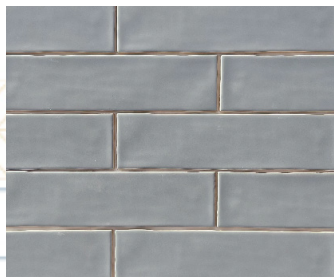

# CERAMIC AFFAIRS

T H E T I L E S T U D I O

A photograph of a shower stall with green, textured tiles. A large rain showerhead is mounted at the top left, and a handheld showerhead is mounted lower down. In the bottom right corner, a wooden stool holds two dark bottles of soap. The text "HANDCRAFTED COLLECTIONS" is overlaid in the bottom left.

TEAL BLUE

GREY

BLACK

HANDCRAFTED

MATT FINISH

SIZE

**75x300mm**

SWEET PINK

MINT PISTA

ICE BLUE

MORADO

GREY

WHITE

BLACK