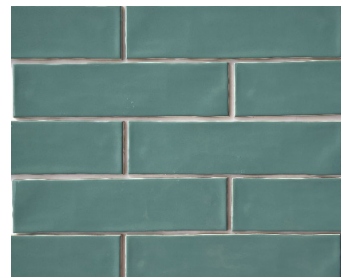

# CERAMIC AFFAIRS

T H E T I L E S T U D I O

A photograph of a shower stall with green, textured tiles. A large rain showerhead is mounted at the top left, and a handheld showerhead is mounted lower down. In the bottom right corner, a wooden stool holds two dark bottles of soap. The text "HANDCRAFTED COLLECTIONS" is overlaid in the bottom left.

**HANDCRAFTED**  
COLLECTIONS

HANDCRAFTED  
GLOSSY FINISH

SIZE  
**75x300mm**

WHITE

ICE BLUE

MINT PISTA

MINT PISTA

ROYAL YELLOW

TEAL BLUE

GREY

BLACK

HANDCRAFTED

MATT FINISH

SIZE

**75x300mm**

SWEET PINK

MINT PISTA

ICE BLUE

MORADO

GREY

WHITE

BLACK