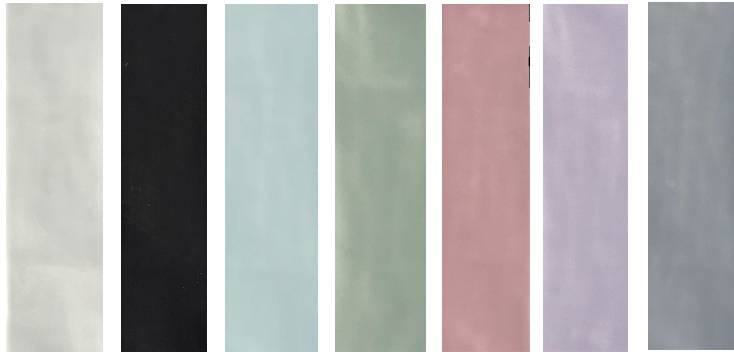

# CERAMIC AFFAIRS

T H E T I L E S T U D I O

A photograph of a shower stall with green, textured tiles. A large rain showerhead is mounted at the top left, and a handheld showerhead is mounted lower down. In the bottom right corner, a wooden stool holds two dark bottles of soap. The text "HANDCRAFTED COLLECTIONS" is overlaid in the bottom left.

TEAL BLUE

GREY

BLACK

HANDCRAFTED

MATT FINISH

SIZE

**75x300mm**

SWEET PINK

MINT PISTA

ICE BLUE

MORADO

GREY

WHITE

BLACK