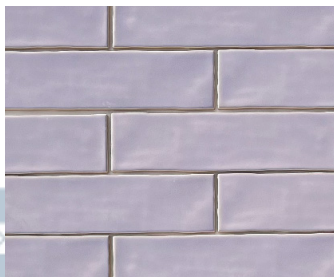

# CERAMIC AFFAIRS

T H E T I L E S T U D I O

A photograph of a shower stall with green, textured tiles. A large rain showerhead is mounted at the top left, and a handheld showerhead is mounted lower down. In the bottom right corner, a wooden stool holds two dark bottles of soap. The text "HANDCRAFTED COLLECTIONS" is overlaid in the bottom left.

TEAL BLUE

GREY

BLACK

HANDCRAFTED

MATT FINISH

SIZE

**75x300mm**

SWEET PINK

MINT PISTA

ICE BLUE

MORADO

GREY

WHITE

BLACK