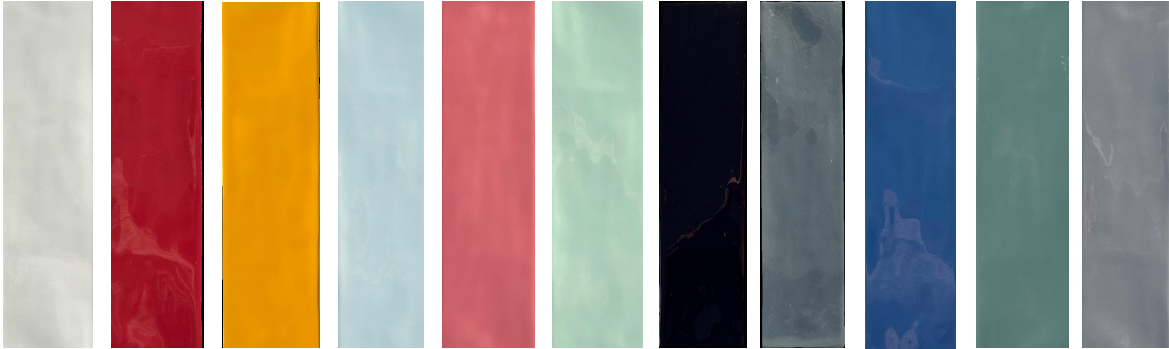

# CERAMIC AFFAIRS

T H E T I L E S T U D I O

A photograph of a shower stall with green, textured tiles. A large rain showerhead is mounted at the top left, and a handheld showerhead is mounted lower down. In the bottom right corner, a wooden stool holds two dark bottles of soap. The text "HANDCRAFTED COLLECTIONS" is overlaid in the bottom left.

**HANDCRAFTED**  
COLLECTIONS

HANDCRAFTED  
GLOSSY FINISH

SIZE  
**75x300mm**

WHITE

ICE BLUE

MINT PISTA

MINT PISTA

ROYAL YELLOW

TEAL BLUE

GREY

BLACK

HANDCRAFTED

MATT FINISH

SIZE

**75x300mm**

SWEET PINK

MINT PISTA

ICE BLUE

MORADO

GREY

WHITE

BLACK