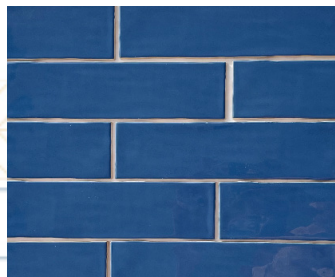

# CERAMIC AFFAIRS

T H E T I L E S T U D I O

A photograph of a shower stall with green, textured tiles. A large rain showerhead is mounted at the top left, and a handheld showerhead is mounted lower down. In the bottom right corner, a wooden stool holds two dark bottles of soap. The text "HANDCRAFTED COLLECTIONS" is overlaid in the bottom left.

TEAL BLUE

GREY

BLACK

HANDCRAFTED

MATT FINISH

SIZE

**75x300mm**

SWEET PINK