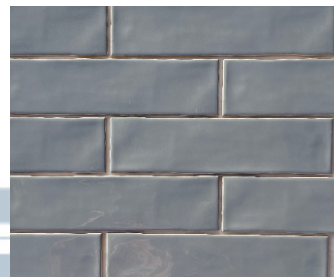

# CERAMIC AFFAIRS

T H E T I L E S T U D I O

A photograph of a shower stall with green, textured tiles. A large rain showerhead is mounted at the top left, and a handheld showerhead is mounted lower down. In the bottom right corner, a wooden stool holds two dark bottles of soap. The text "HANDCRAFTED COLLECTIONS" is overlaid in the bottom left.

TEAL BLUE

GREY

BLACK

HANDCRAFTED

MATT FINISH

SIZE

**75x300mm**

SWEET PINK