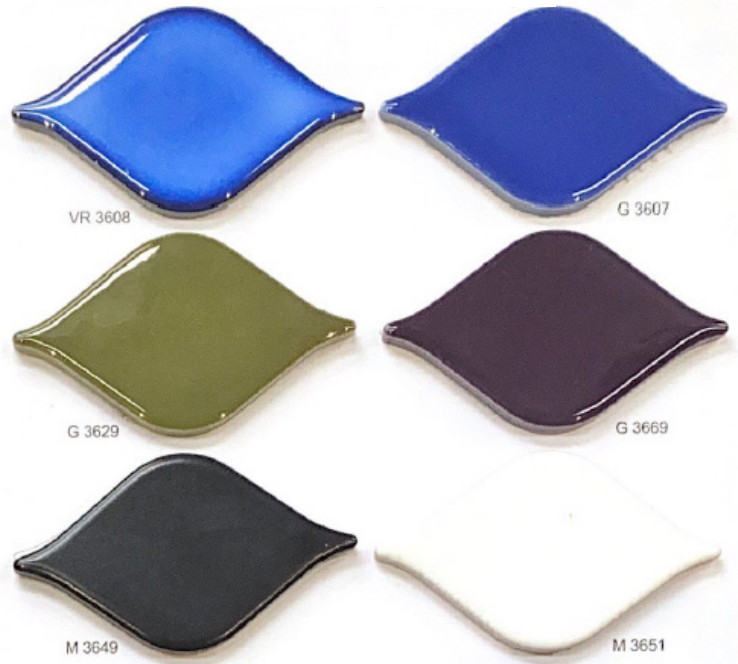

TREE LEAF (48 x 86)

* CHIPS SIZE :- 39 x 69 MM
* SHEET SIZE :- 285 x 310 MM
* COVERAGE PER SHEET :- 0.95 sqft

* CHIPS SIZE :- 48 x 86 MM
* SHEET SIZE :- 270 x 275 MM
* COVERAGE PER SHEET :- 0.95 sqft

SPARROW & TREE LEAF

GLOSSY & MATT FINISH