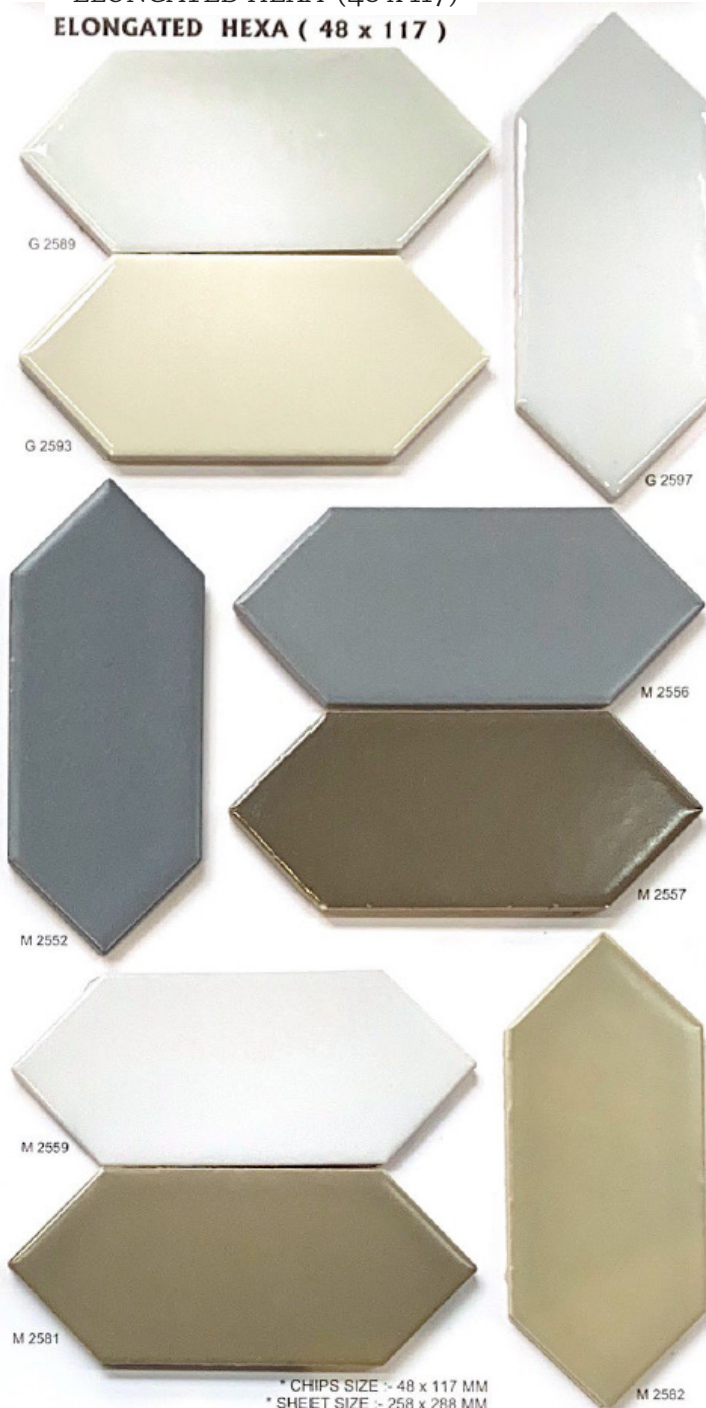

M 1649

M 1651

M 1654

M 1656

M 1659

M 1664

M 1668

HEXAGON

GLOSSY FINISH

ELONGATED HEXA (48 x 117)
ELONGATED HEXA (48 x 117)

* CHIPS SIZE :- 48 x 117 MM
 * SHEET SIZE :- 258 x 288 MM
 * COVERAGE PER SHEET :- 0.80 sqft

LONG HEXA (60 x 95)

* CHIPS SIZE :- 60 x 95 MM
 * SHEET SIZE :- 292 x 265 MM
 * COVERAGE PER SHEET :- 0.83 sqft