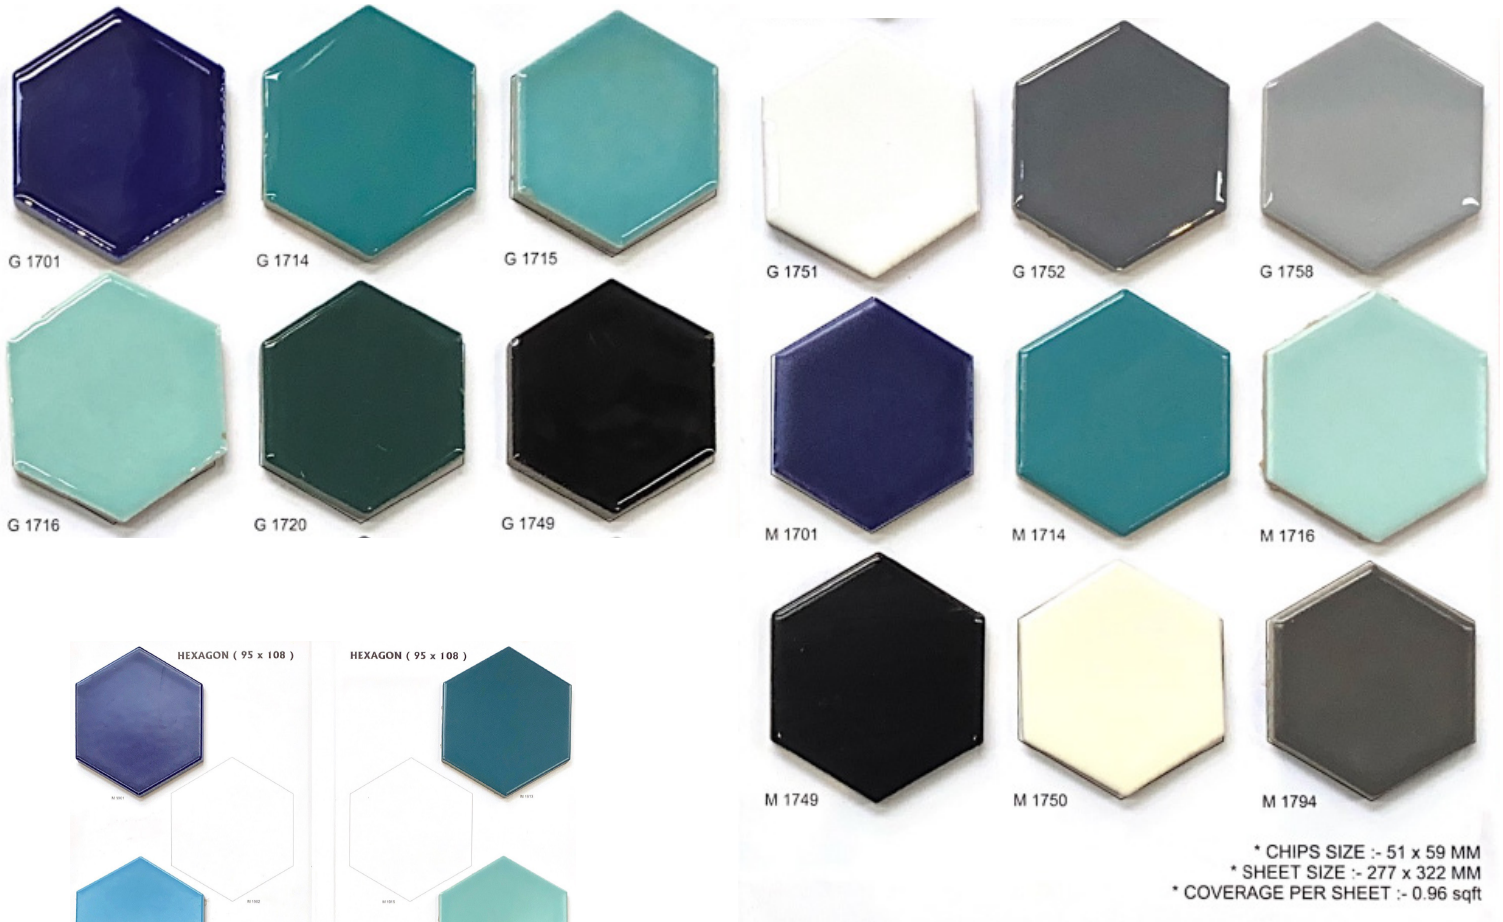

HEXAGON (51 x 59)

HEXAGON

GLOSSY & MATT FINISH