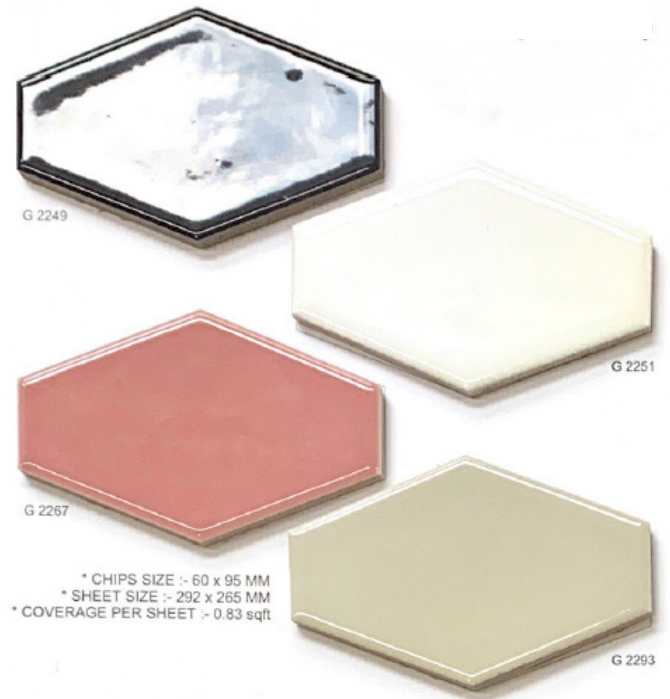

GLOSSY FINISH

ELONGATED HEXA (48 x 117)
ELONGATED HEXA (48 x 117)

* CHIPS SIZE :- 48 x 117 MM
 * SHEET SIZE :- 258 x 288 MM
 * COVERAGE PER SHEET :- 0.80 sqft

LONG HEXA (60 x 95)

* CHIPS SIZE :- 60 x 95 MM
 * SHEET SIZE :- 292 x 265 MM
 * COVERAGE PER SHEET :- 0.83 sqft