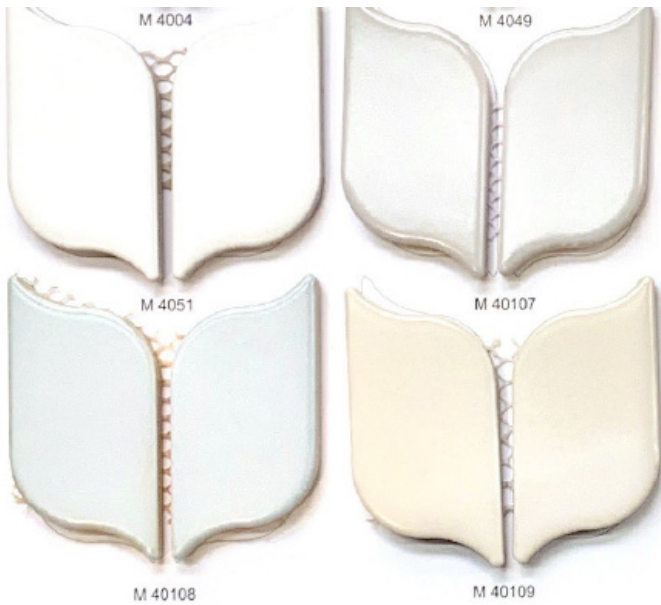

* COVERAGE PER SHEET -> 0.955 sqft

HERRING BONE

* CHIPS SIZE -> 23 x 73 MM

* SHEET SIZE -> 282 x 314 MM

* COVERAGE PER SHEET -> 0.953 sqft

STAKE BONE

* CHIPS SIZE -> 23 x 73 MM

* SHEET SIZE -> 310 x 300 MM

* COVERAGE PER SHEET -> 1.00 sqft

HARRING BONE

GLOSSY & MATT FINISH

FISH SCALE (83 x 94)

FISH SCALE (83 x 94)

FISH SCALE

GLOSSY & MATT FINISH

SPARROW (39 x 69)

TREE LEAF (48 x 86)

* CHIPS SIZE :- 39 x 69 MM
 * SHEET SIZE :- 285 x 310 MM
 * COVERAGE PER SHEET :- 0.95 sqft

* CHIPS SIZE :- 48 x 86 MM
 * SHEET SIZE :- 270 x 275 MM
 * COVERAGE PER SHEET :- 0.95 sqft