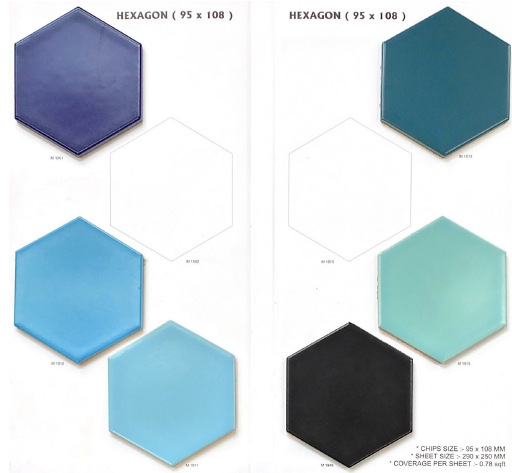

HEXAGON (51 x 59)

HEXAGON

GLOSSY & MATT FINISH