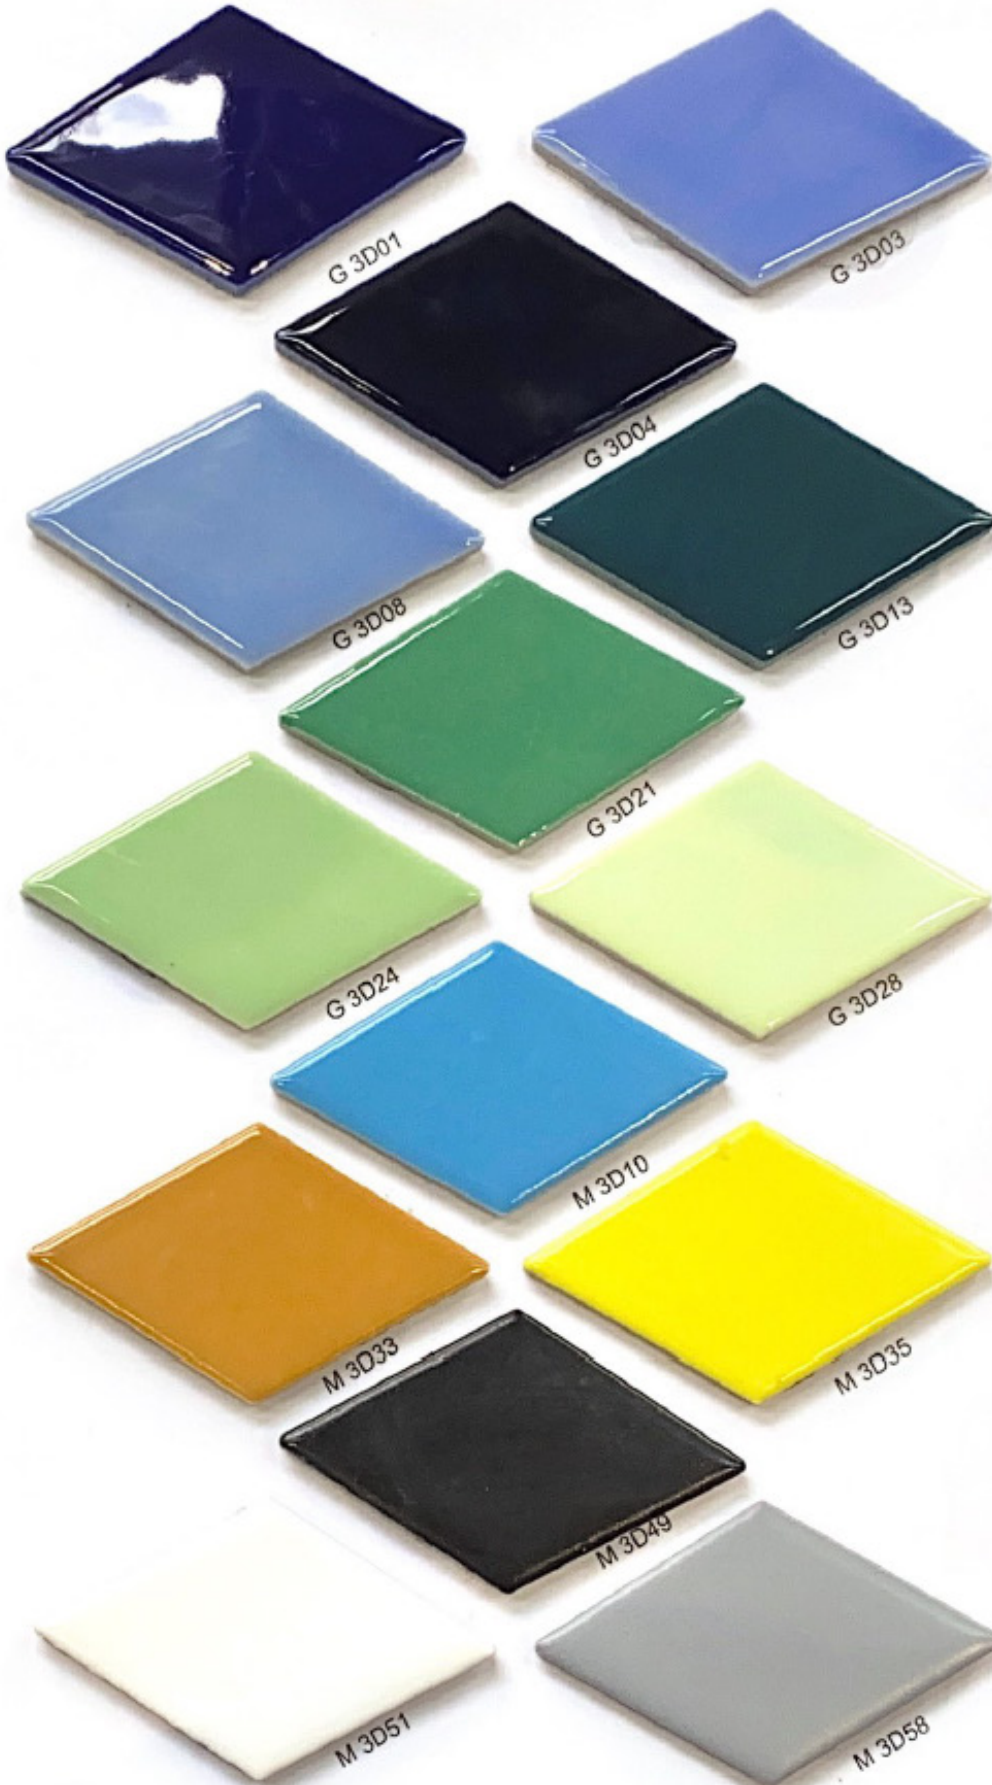

PENNY ROUNDS (19mm)

* CHIPS SIZE :- 19 MM * SHEET SIZE :- 313 x 294 MM * COVERAGE PER SHEET :- 0.99 sqft

PENNY ROUND

GLOSSY & MATT FINISH

3D RHOMBUS (49 x 85)

* CHIPS SIZE :- 49 x 85 MM
* SHEET SIZE :- 265 x 310 MM
* COVERAGE PER SHEET :- 0.88 sqft